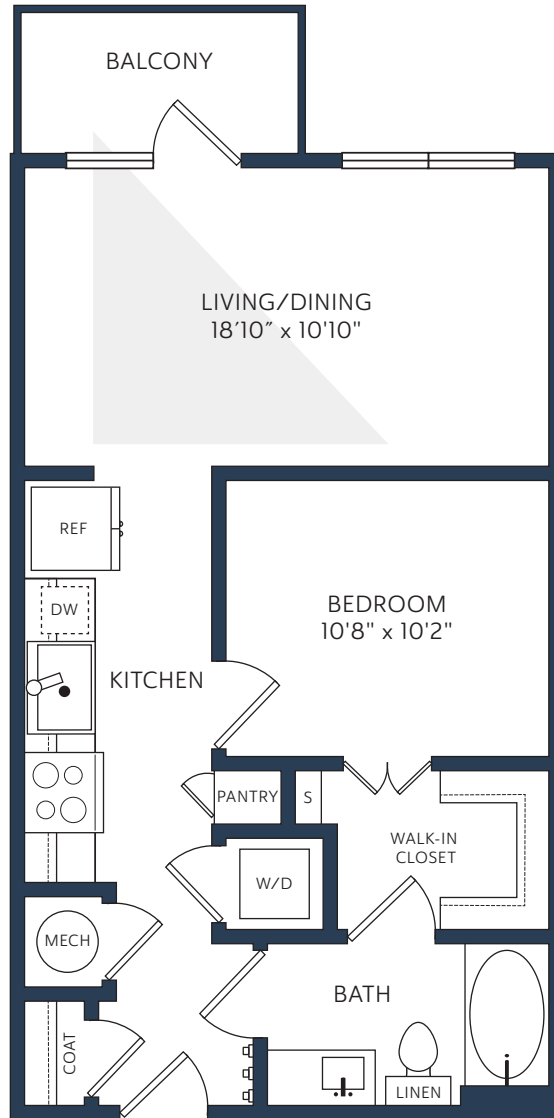

S4

STUDIO | 1 BATH | 620 SF

**RYE**  
HEIGHTS

713-869-1111

1111 W. 23RD STREET | HOUSTON, TX 77008

RYEHEIGHTS.COM

Floorplans are artist's renderings. All dimensions are approximate. Actual product and specifications may vary in dimensions or detail. Please see a representative for details.