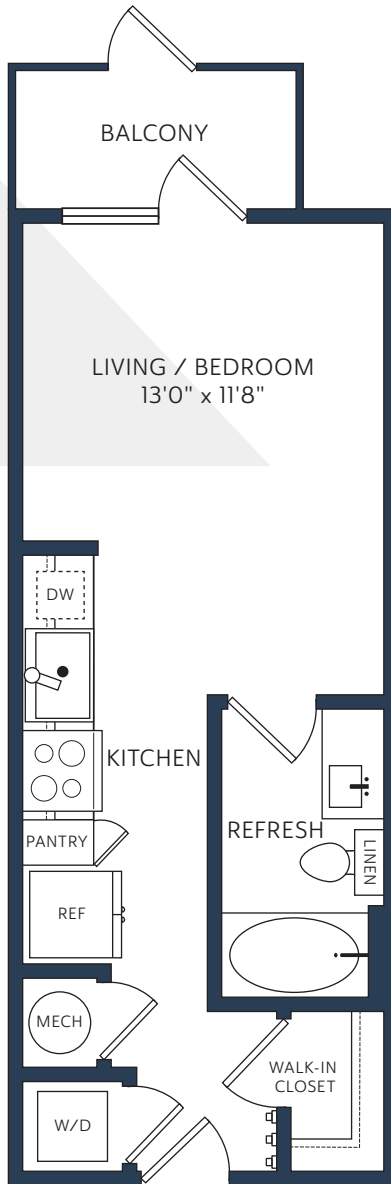

S3

STUDIO | 1 BATH | 431 SF

**RYE**  
HEIGHTS

713-869-1111

1111 W. 23RD STREET | HOUSTON, TX 77008

RYEHEIGHTS.COM

Floorplans are artist's renderings. All dimensions are approximate. Actual product and specifications may vary in dimensions or detail. Please see a representative for details.