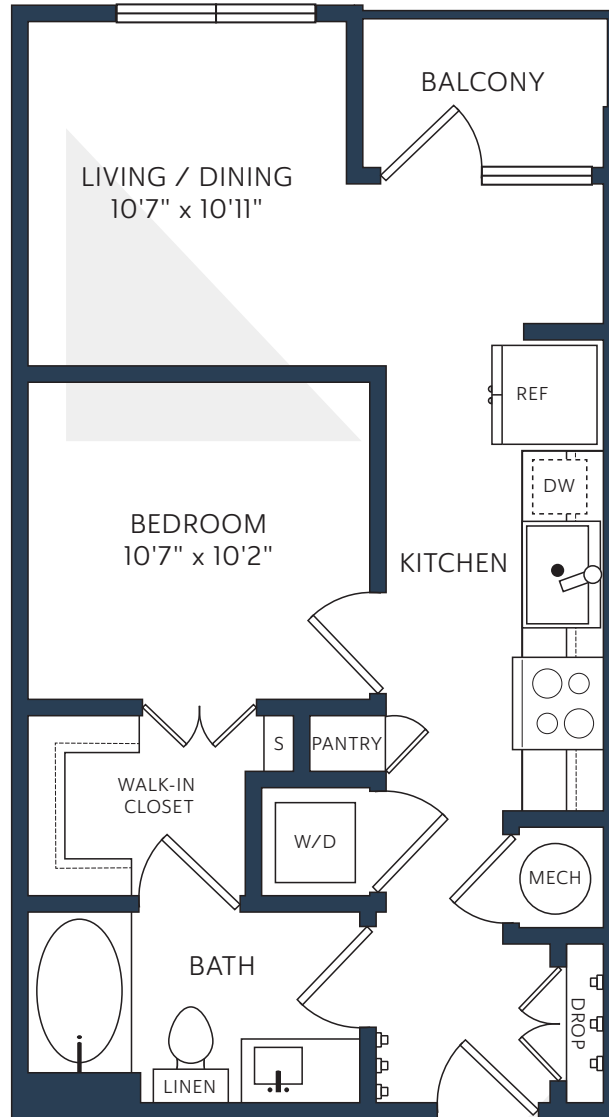

S1

STUDIO | 1 BATH | 560 SF

**RYE**  
HEIGHTS

713-869-1111

1111 W. 23RD STREET | HOUSTON, TX 77008

RYEHEIGHTS.COM

Floorplans are artist's renderings. All dimensions are approximate. Actual product and specifications may vary in dimensions or detail. Please see a representative for details.