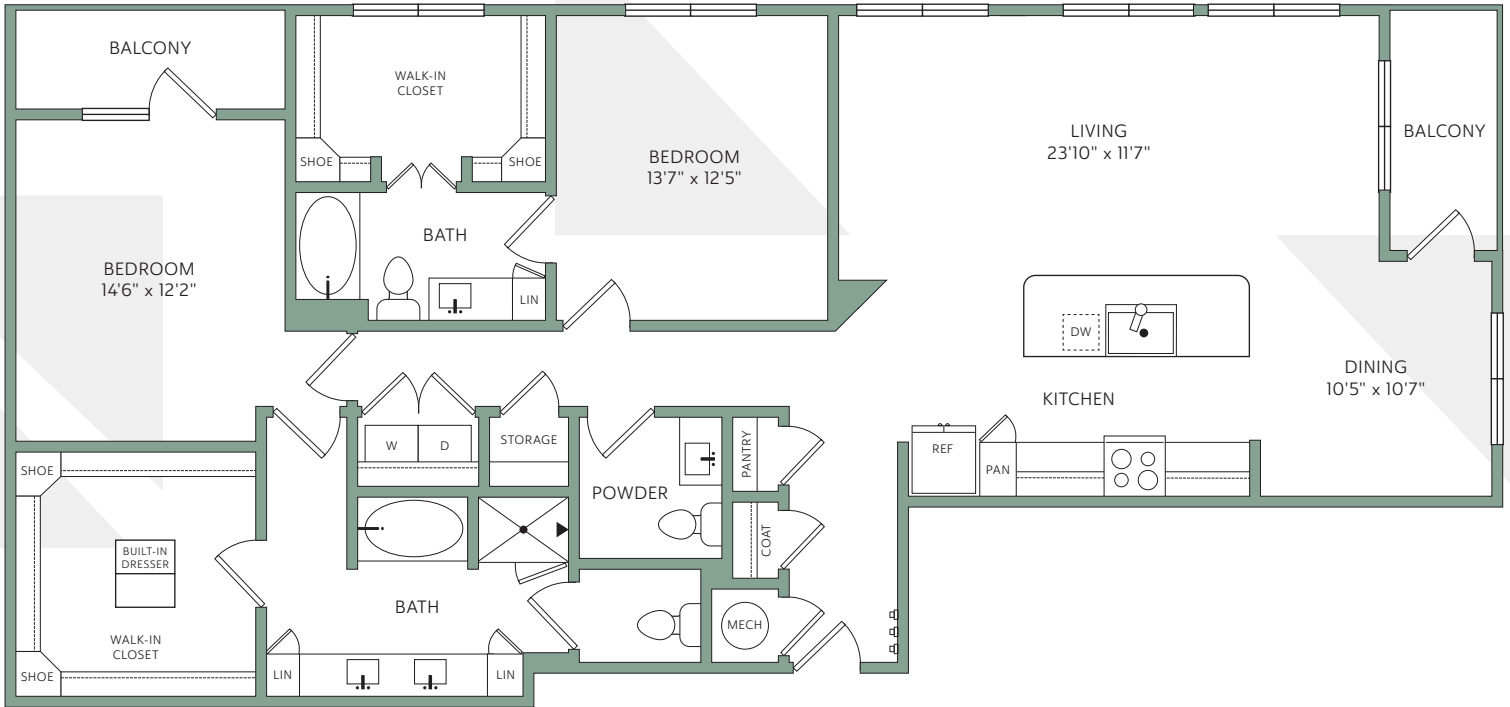

PH

2 BEDROOM | 2.5 BATH | 1,726 SF

RYE HEIGHTS

713-869-1111

1111 W. 23RD STREET | HOUSTON, TX 77008

RYEHEIGHTS.COM

Floorplans are artist's renderings. All dimensions are approximate. Actual product and specifications may vary in dimensions or detail. Please see a representative for details.