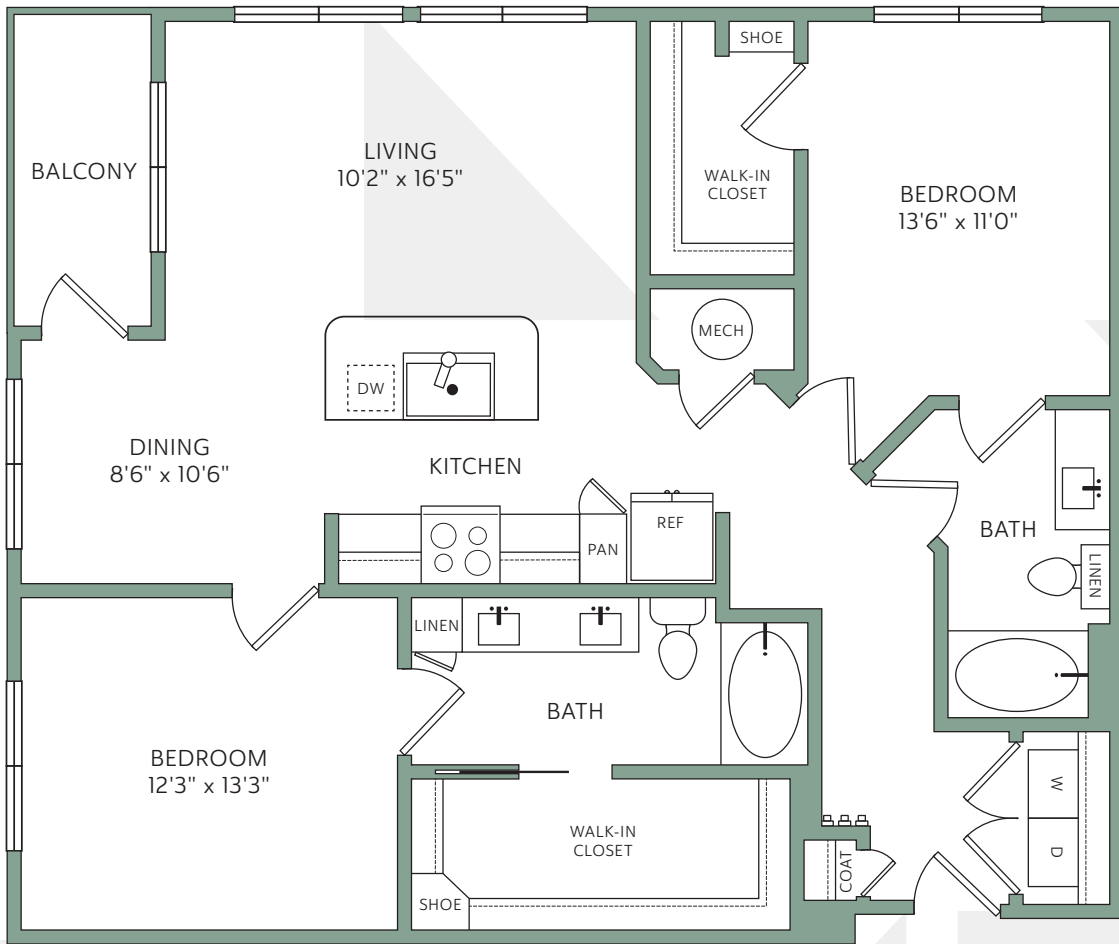

B5

2 BEDROOM | 2 BATH | 1,167 SF

RYE HEIGHTS

713-869-1111

1111 W. 23RD STREET | HOUSTON, TX 77008

RYEHEIGHTS.COM

Floorplans are artist's renderings. All dimensions are approximate. Actual product and specifications may vary in dimensions or detail. Please see a representative for details.