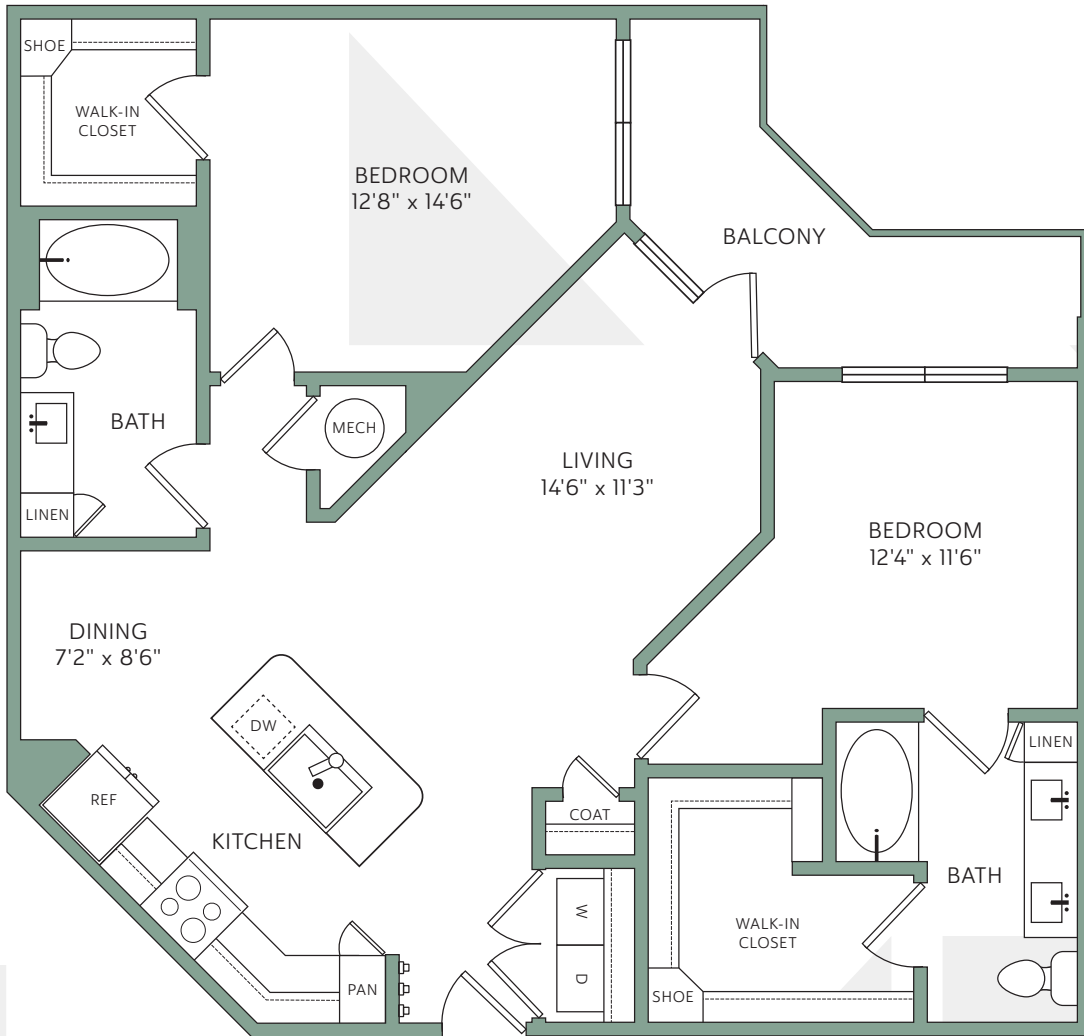

B4a

2 BEDROOM | 2 BATH | 1,164 SF

RYE HEIGHTS

713-869-1111

1111 W. 23RD STREET | HOUSTON, TX 77008

RYEHEIGHTS.COM

Floorplans are artist's renderings. All dimensions are approximate. Actual product and specifications may vary in dimensions or detail. Please see a representative for details.