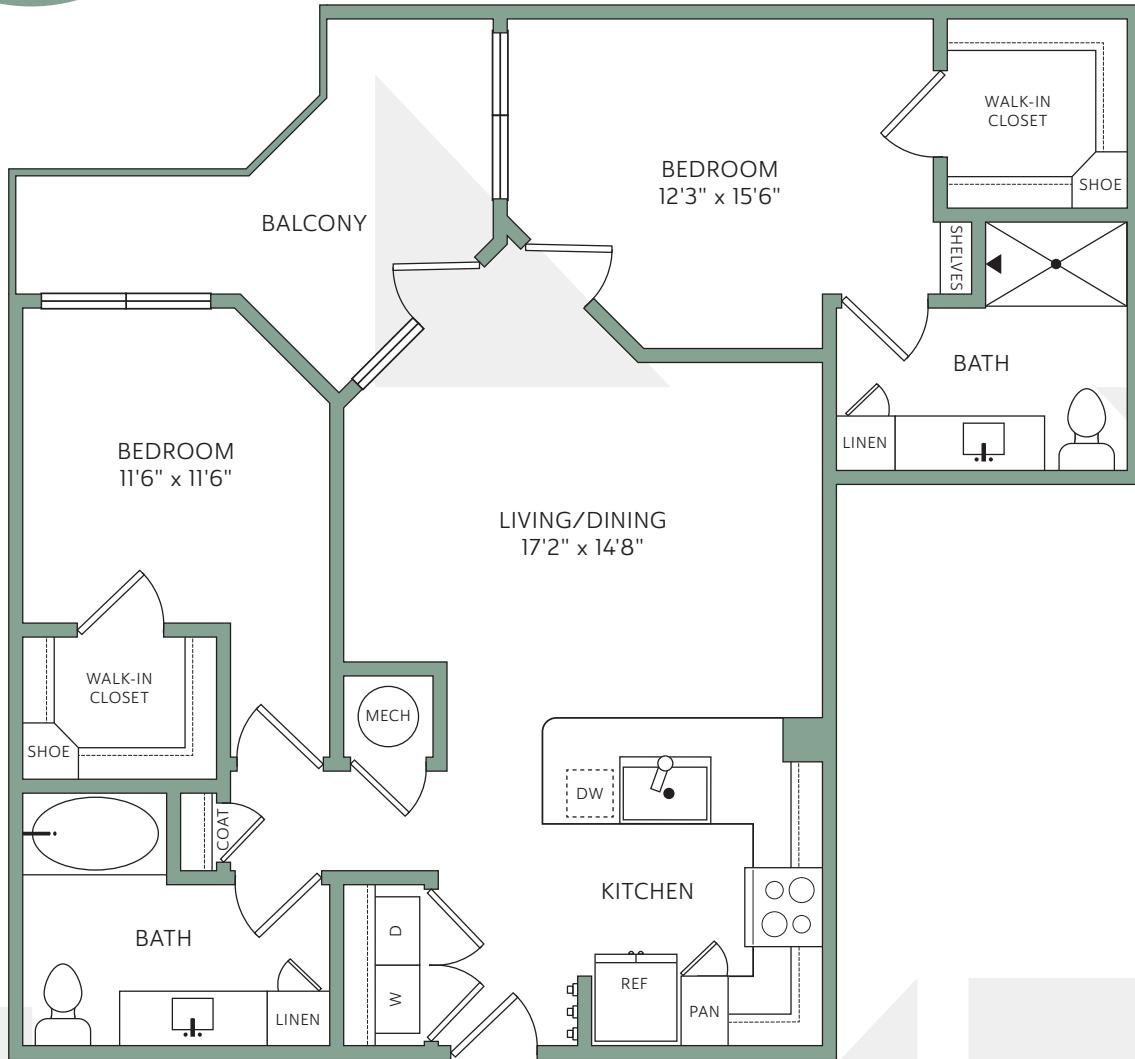

B4

2 BEDROOM | 2 BATH | 1,047 SF

RYE  
HEIGHTS

713-869-1111

1111 W. 23RD STREET | HOUSTON, TX 77008

RYEHEIGHTS.COM

Floorplans are artist's renderings. All dimensions are approximate. Actual product and specifications may vary in dimensions or detail. Please see a representative for details.