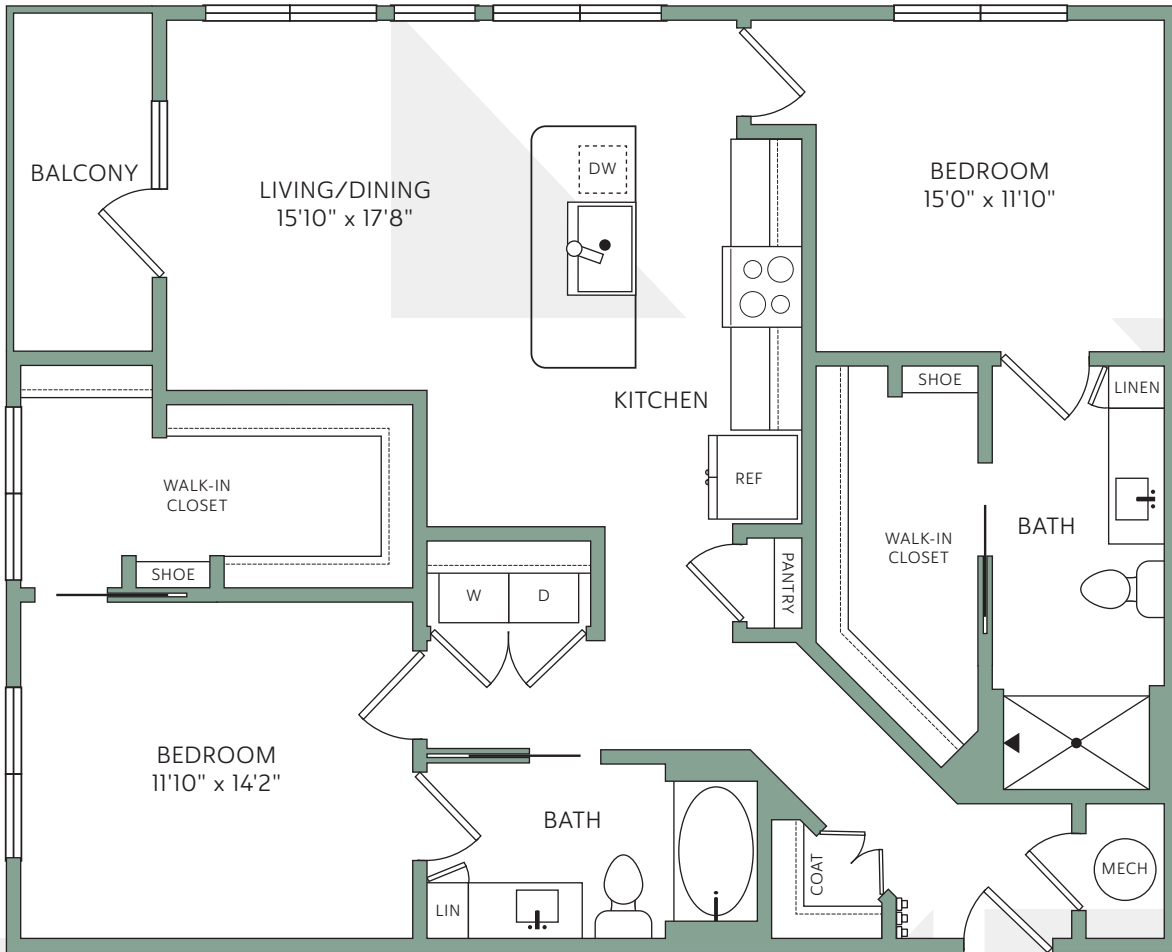

B3

2 BEDROOM | 2 BATH | 1,214 SF

# RYE HEIGHTS

713-869-1111

1111 W. 23RD STREET | HOUSTON, TX 77008

RYEHEIGHTS.COM

Floorplans are artist's renderings. All dimensions are approximate. Actual product and specifications may vary in dimensions or detail. Please see a representative for details.