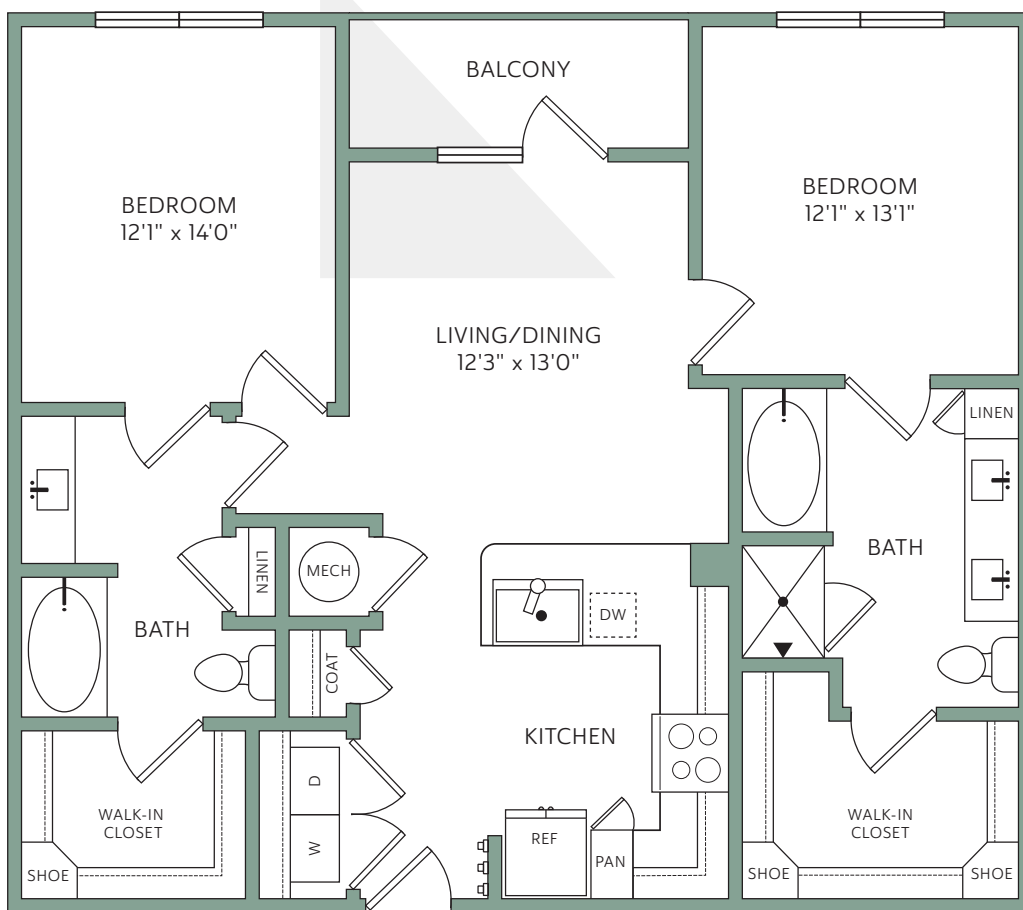

B1

2 BEDROOM | 2 BATH | 1,076 SF

# RYE HEIGHTS

713-869-1111

1111 W. 23RD STREET | HOUSTON, TX 77008

RYEHEIGHTS.COM

Floorplans are artist's renderings. All dimensions are approximate. Actual product and specifications may vary in dimensions or detail. Please see a representative for details.