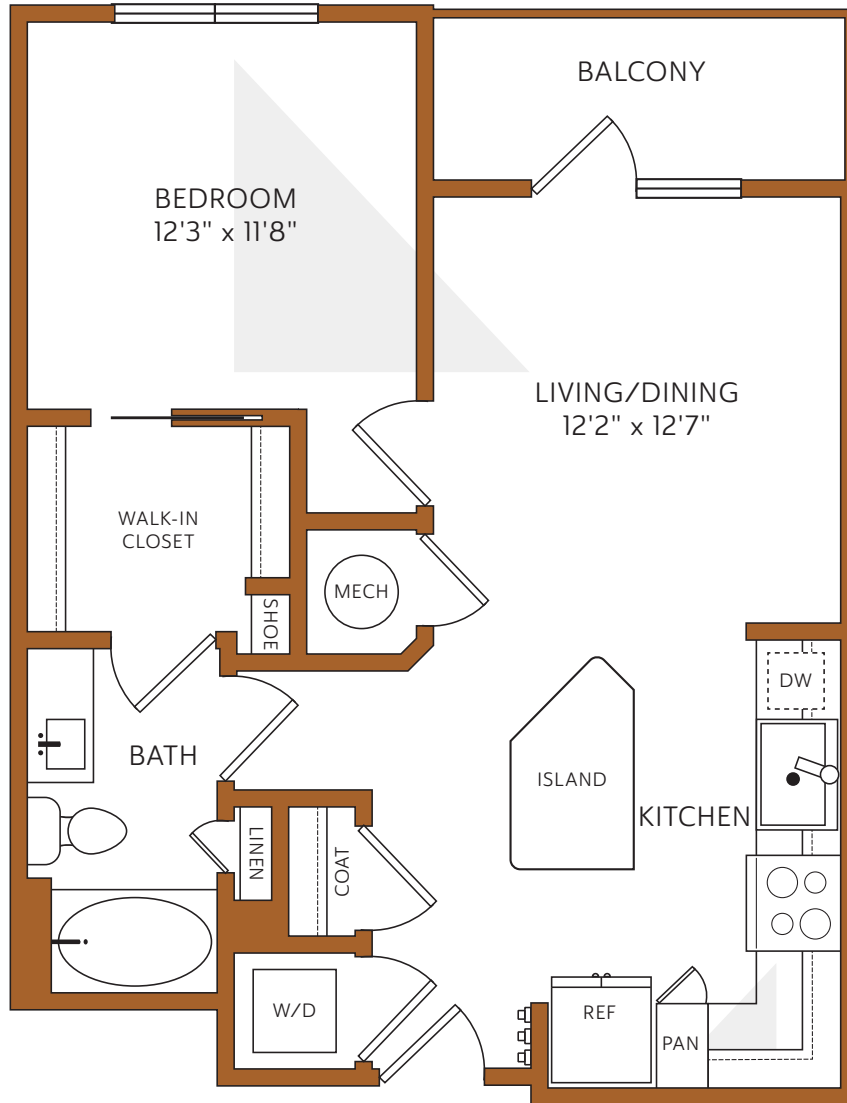

A9

1 BEDROOM | 1 BATH | 668 SF

RYE
HEIGHTS

713-869-1111

1111 W. 23RD STREET | HOUSTON, TX 77008

RYEHEIGHTS.COM

Floorplans are artist's renderings. All dimensions are approximate. Actual product and specifications may vary in dimensions or detail. Please see a representative for details.