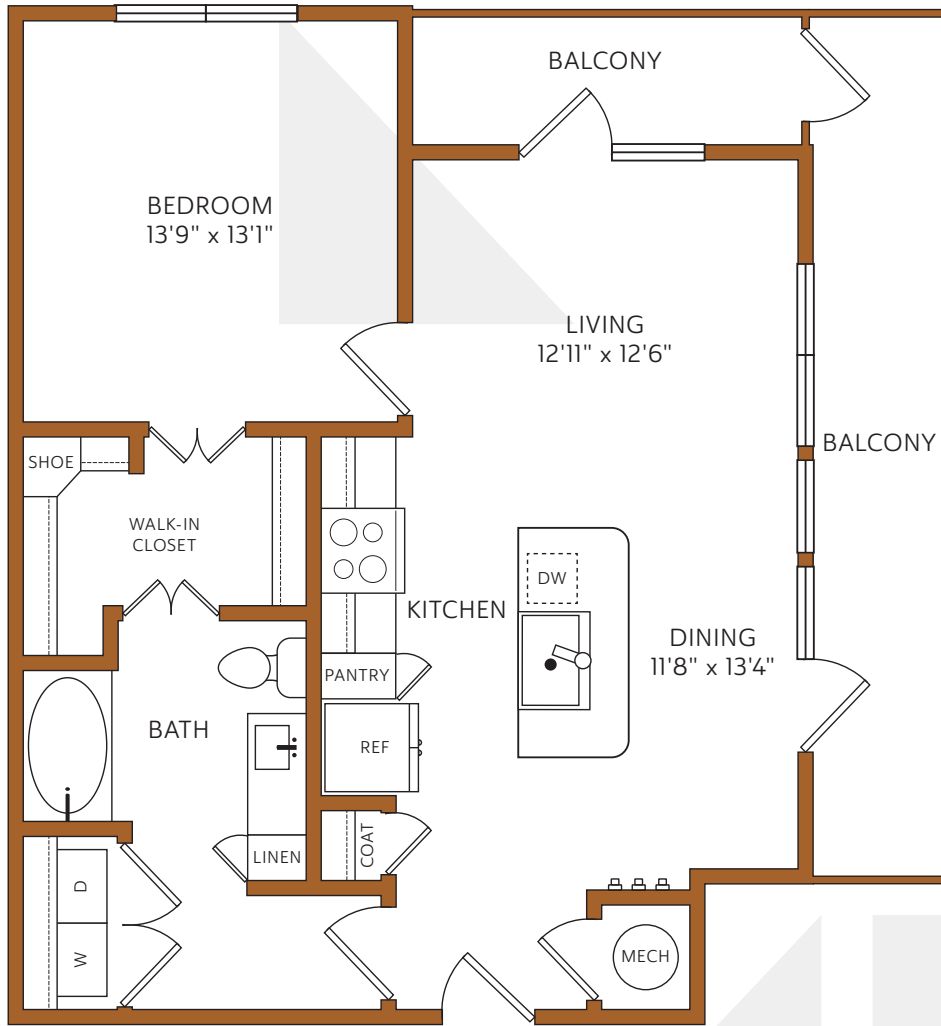

A7

1 BEDROOM | 1 BATH | 773 SF

RYE HEIGHTS

713-869-1111

1111 W. 23RD STREET | HOUSTON, TX 77008

RYEHEIGHTS.COM

Floorplans are artist's renderings. All dimensions are approximate. Actual product and specifications may vary in dimensions or detail. Please see a representative for details.