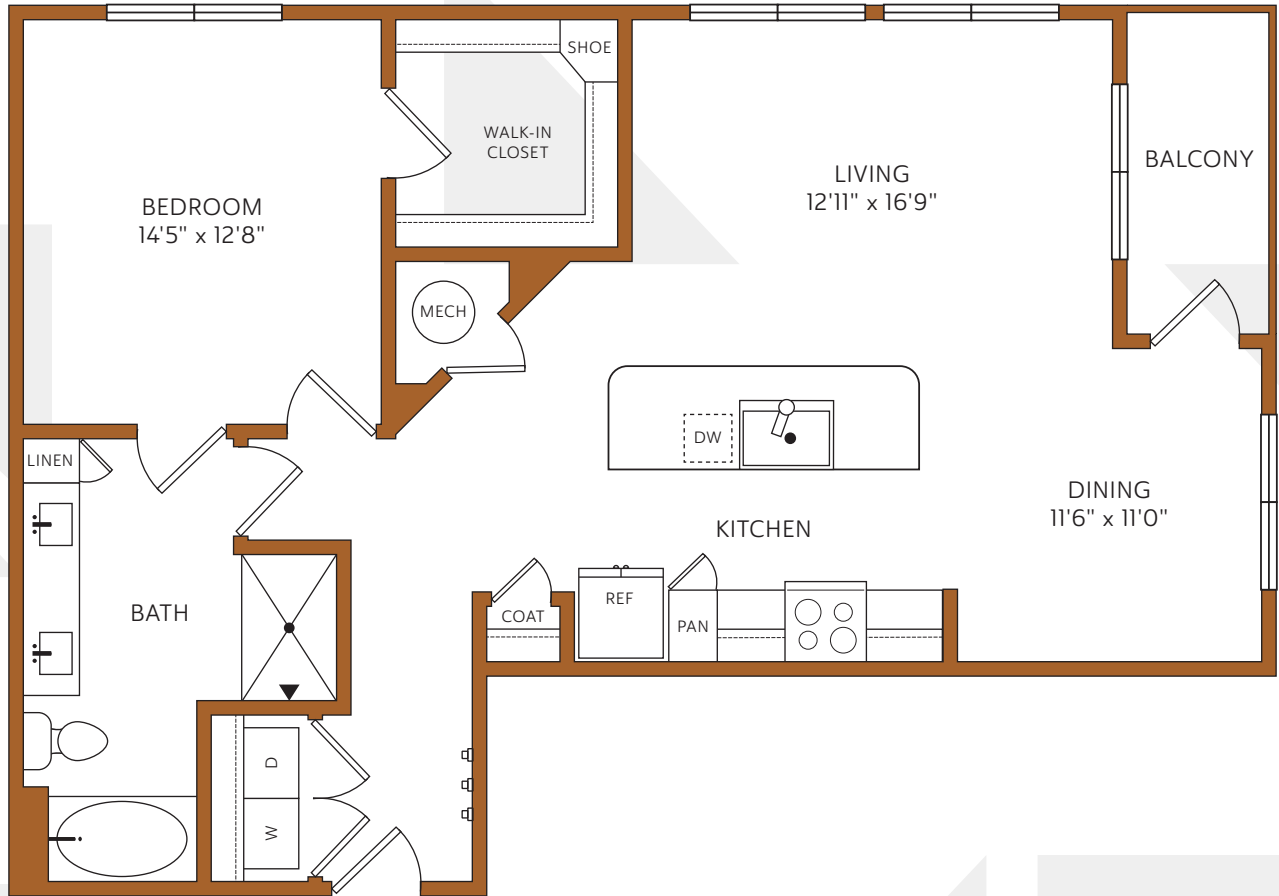

A6

1 BEDROOM | 1 BATH | 1,016 SF

RYE HEIGHTS

713-869-1111

1111 W. 23RD STREET | HOUSTON, TX 77008

RYEHEIGHTS.COM

Floorplans are artist's renderings. All dimensions are approximate. Actual product and specifications may vary in dimensions or detail. Please see a representative for details.