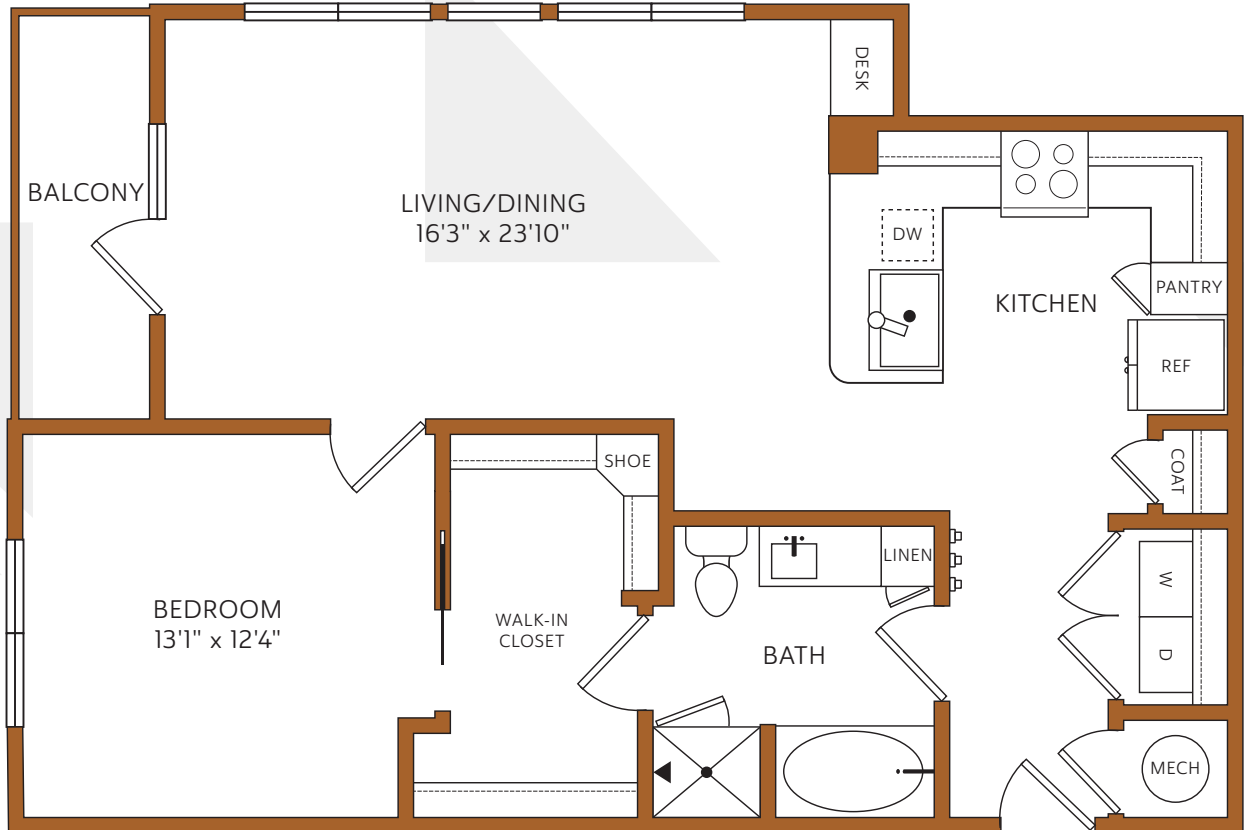

A5a

1 BEDROOM | 1 BATH | 896 SF

# RYE HEIGHTS

713-869-1111

1111 W. 23RD STREET | HOUSTON, TX 77008

RYEHEIGHTS.COM

Floorplans are artist's renderings. All dimensions are approximate. Actual product and specifications may vary in dimensions or detail. Please see a representative for details.