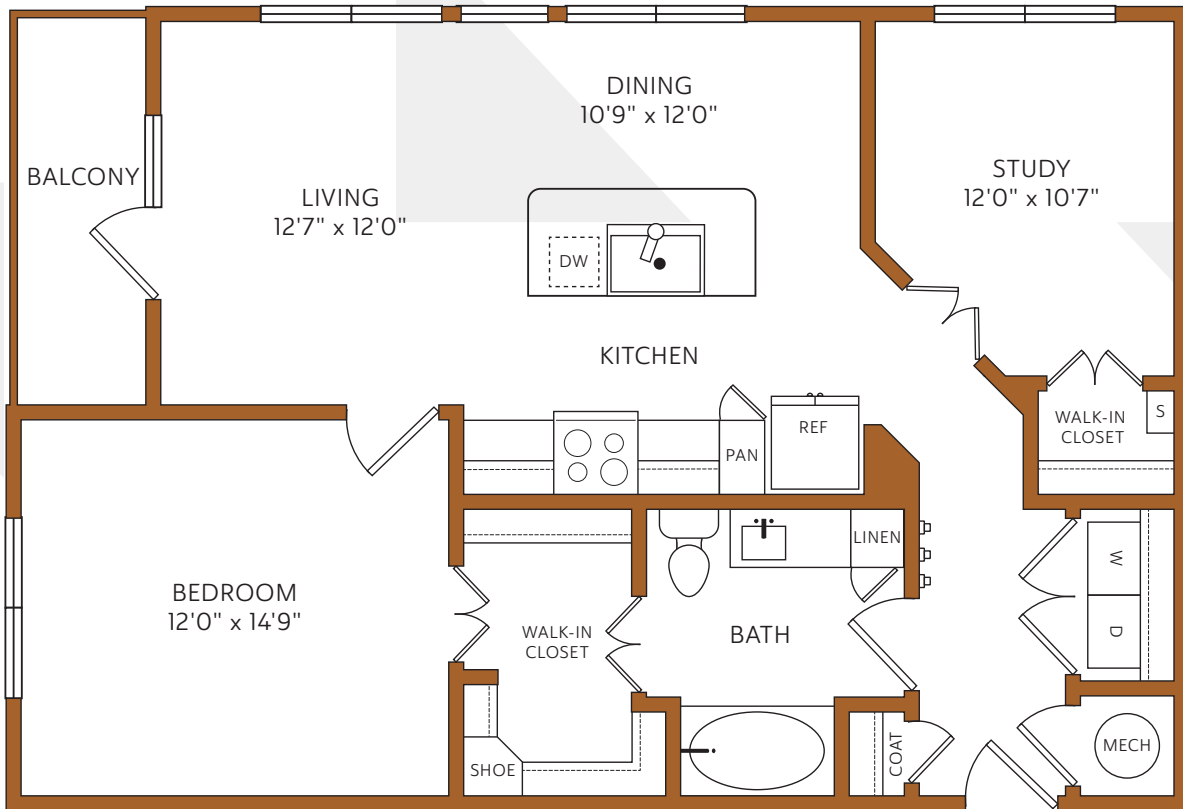

A5

1 BEDROOM | 1 BATH | STUDY | 936 SF

RYE

HEIGHTS

713-869-1111

1111 W. 23RD STREET | HOUSTON, TX 77008

RYEHEIGHTS.COM

Floorplans are artist's renderings. All dimensions are approximate. Actual product and specifications may vary in dimensions or detail. Please see a representative for details.