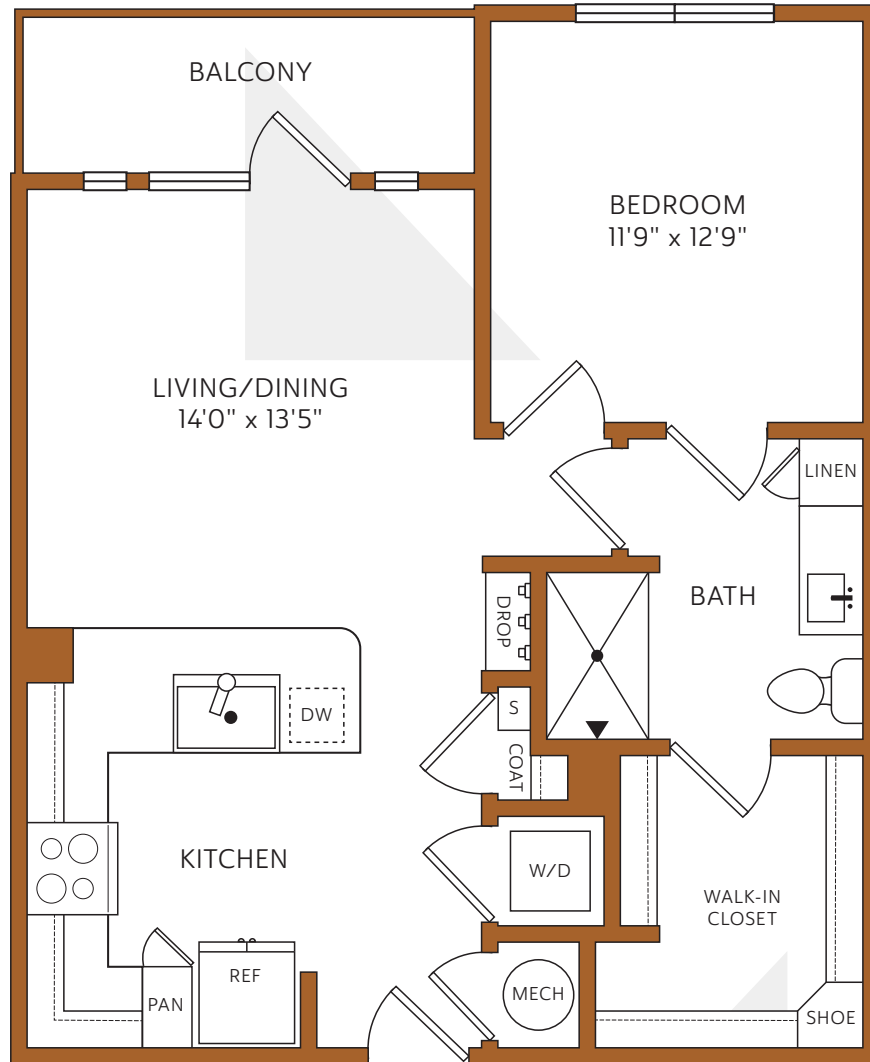

A4

1 BEDROOM | 1 BATH | 740 SF

RYE  
HEIGHTS

713-869-1111

1111 W. 23RD STREET | HOUSTON, TX 77008

RYEHEIGHTS.COM

Floorplans are artist's renderings. All dimensions are approximate. Actual product and specifications may vary in dimensions or detail. Please see a representative for details.