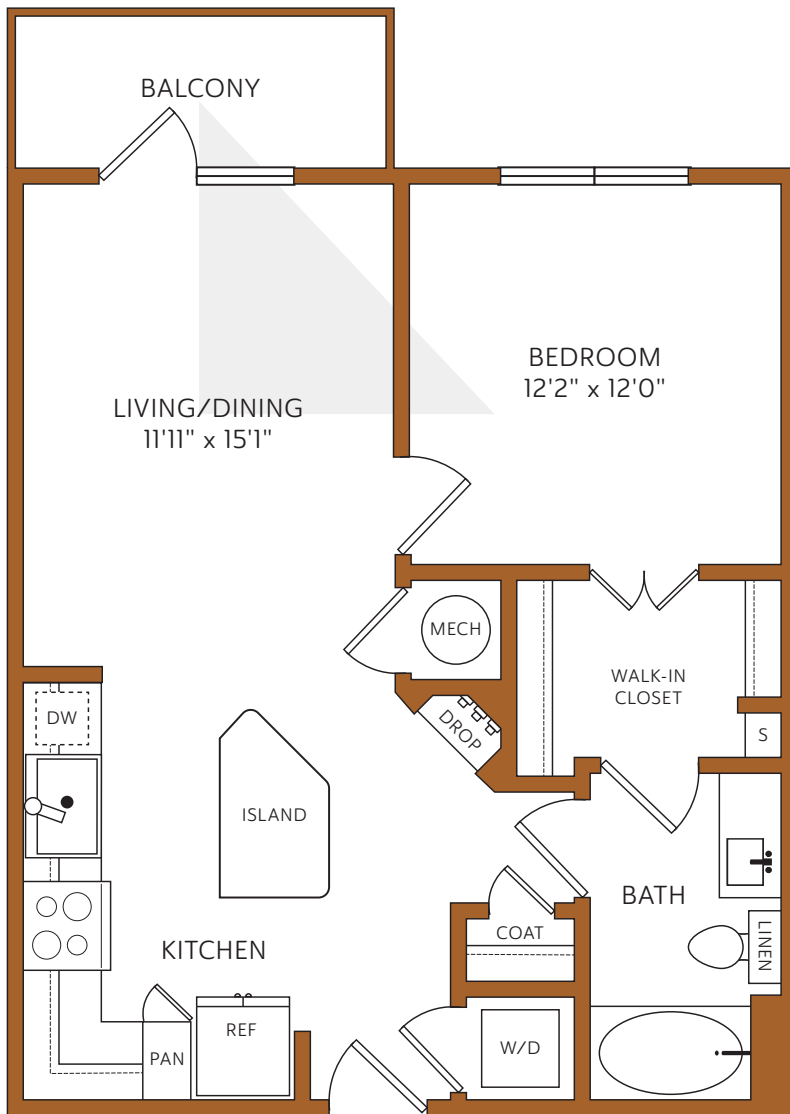

A3

1 BEDROOM | 1 BATH | 692 SF

RYE

HEIGHTS

713-869-1111

1111 W. 23RD STREET | HOUSTON, TX 77008

RYEHEIGHTS.COM

Floorplans are artist's renderings. All dimensions are approximate. Actual product and specifications may vary in dimensions or detail. Please see a representative for details.