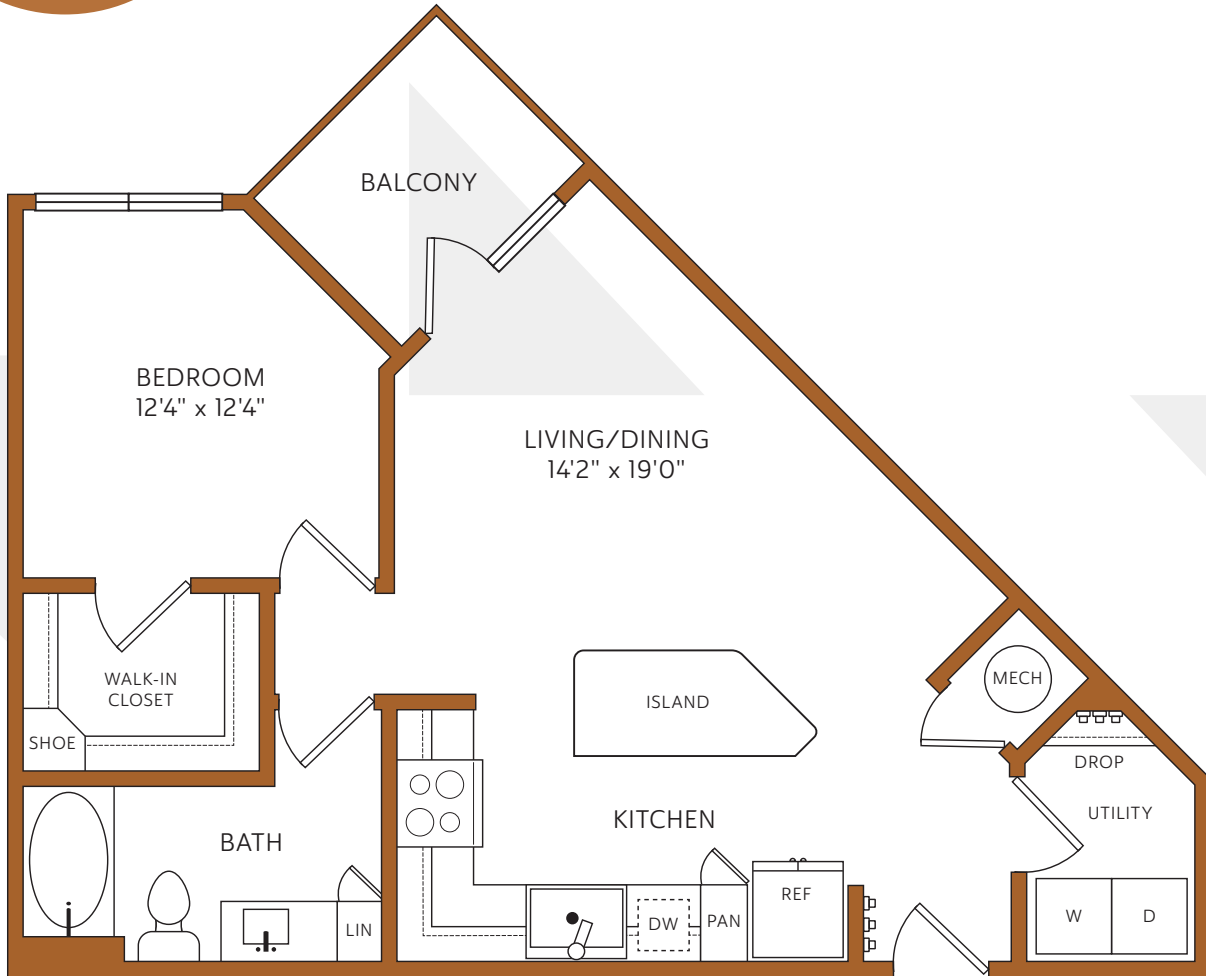

A2

1 BEDROOM | 1 BATH | 732 SF

RYE

HEIGHTS

713-869-1111

1111 W. 23RD STREET | HOUSTON, TX 77008

RYEHEIGHTS.COM

Floorplans are artist's renderings. All dimensions are approximate. Actual product and specifications may vary in dimensions or detail. Please see a representative for details.