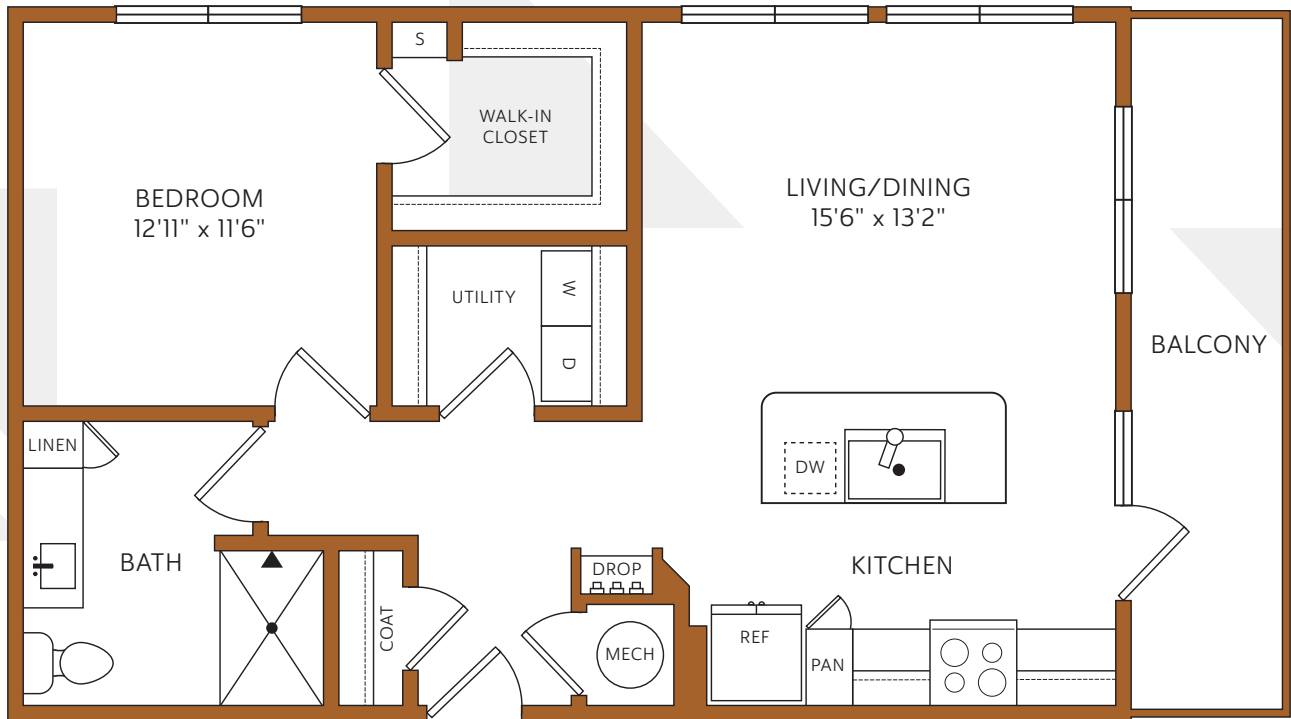

A11

1 BEDROOM | 1 BATH | 787 SF

RYE
HEIGHTS

713-869-1111

1111 W. 23RD STREET | HOUSTON, TX 77008

RYEHEIGHTS.COM

Floorplans are artist's renderings. All dimensions are approximate. Actual product and specifications may vary in dimensions or detail. Please see a representative for details.