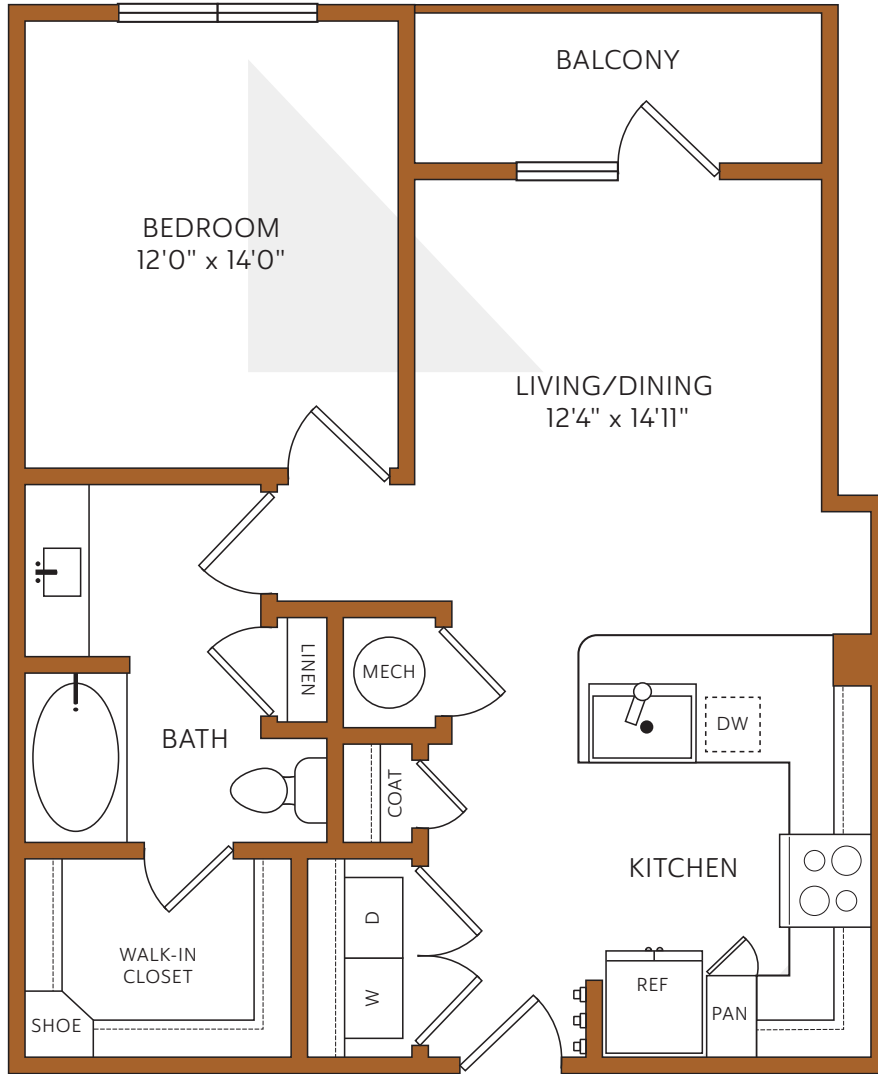

A10

1 BEDROOM | 1 BATH | 733 SF

RYE
HEIGHTS

713-869-1111

1111 W. 23RD STREET | HOUSTON, TX 77008

RYEHEIGHTS.COM

Floorplans are artist's renderings. All dimensions are approximate. Actual product and specifications may vary in dimensions or detail. Please see a representative for details.