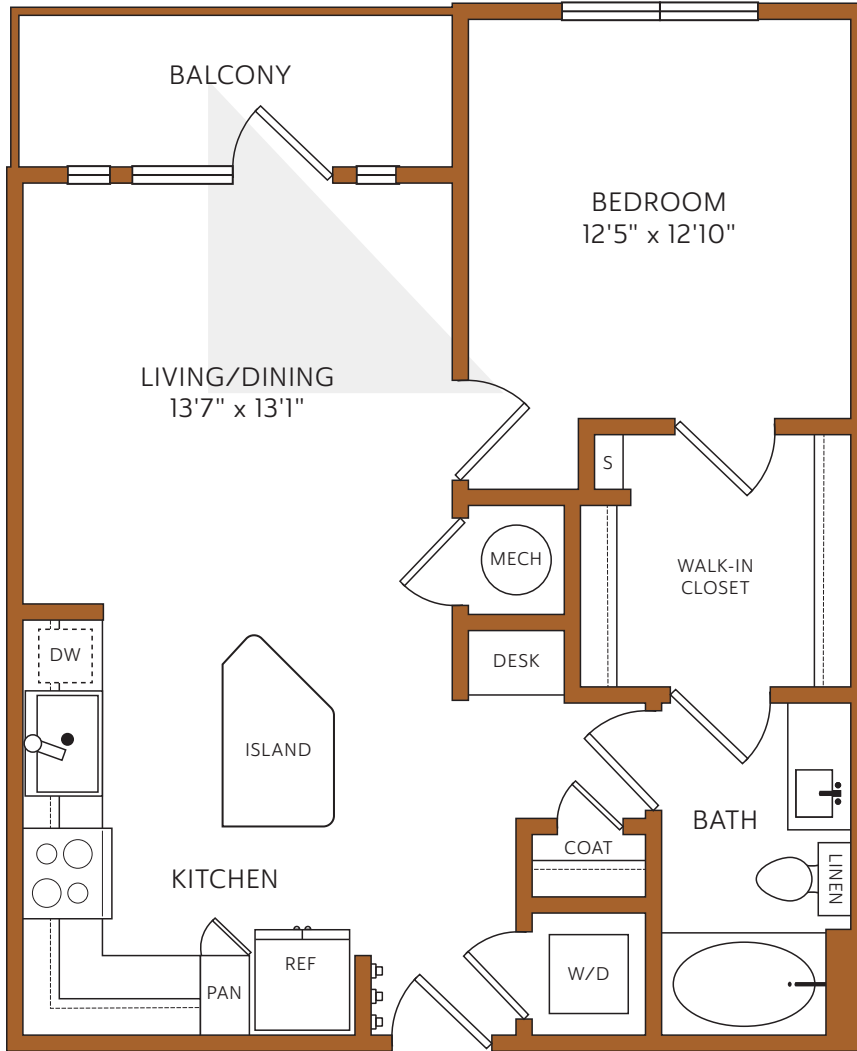

A1

1 BEDROOM | 1 BATH | 742 SF

# RYE

HEIGHTS

713-869-1111

1111 W. 23RD STREET | HOUSTON, TX 77008

RYEHEIGHTS.COM

Floorplans are artist's renderings. All dimensions are approximate. Actual product and specifications may vary in dimensions or detail. Please see a representative for details.